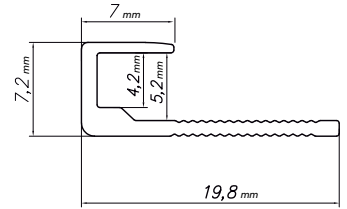

## WALL END

Stylish, aesthetic and minimalist finish of edges\*, universal fit 4-5 mm

No.	SHADE	LENGTH (mm)
5905167884089	A1   SILVER	2800
5905167882689	A3   TITANIUM	2800
5905167882696	A4   BLACK MAT	2800