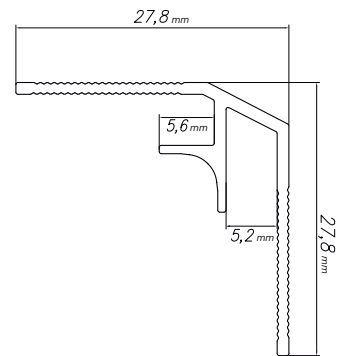

## WALL END

Stylish, aesthetic and minimalist finish of edges\*, universal fit 4-5 mm

No.	SHADE	LENGTH (mm)
5905167884089	A1   SILVER	2800
5905167882689	A3   TITANIUM	2800
5905167882696	A4   BLACK MAT	2800

## WALL IN

Aesthetic corner finish\*, universal fit 4-5 mm

No.	SHADE	LENGTH (mm)
5905167882702	A1   SILVER	2800
5905167882719	A3   TITANIUM	2800
5905167882726	A4   BLACK MAT	2800

## WALL OUT

Stylish, aesthetic finish of the corner\*, universal fit 4-5 mm

No.	SHADE	LENGTH (mm)
5905167882733	A1   SILVER	2800
5905167882740	A3   TITANIUM	2800
5905167882757	A4   BLACK MAT	2800