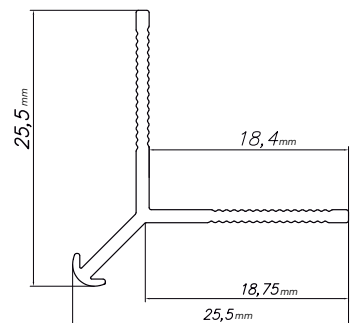

## WALL IN

Aesthetic corner finish\*, universal fit 4-5 mm

No.	SHADE	LENGTH (mm)
5905167882702	A1   SILVER	2800
5905167882719	A3   TITANIUM	2800
5905167882726	A4   BLACK MAT	2800

## WALL OUT

Stylish, aesthetic finish of the corner\*, universal fit 4-5 mm

No.	SHADE	LENGTH (mm)
5905167882733	A1   SILVER	2800
5905167882740	A3   TITANIUM	2800
5905167882757	A4   BLACK MAT	2800

## WALL OUT PRO

Stylish, aesthetic and minimalist finish of the corner (R2)\*, universal fit 4-5 mm

No.	SHADE	LENGTH (mm)
5905167884041	A1   SILVER	2800
5905167884058	A3   TITANIUM	2800
5905167884065	A4   BLACK MAT	2800