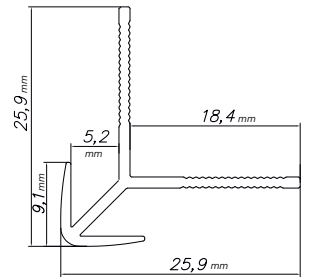

## WALL END

Stylish, aesthetic and minimalist finish of edges\*, universal fit 4-5 mm

No.	SHADE	LENGTH (mm)
5905167884089	A1   SILVER	2800
5905167882689	A3   TITANIUM	2800
5905167882696	A4   BLACK MAT	2800

## WALL IN

Aesthetic corner finish\*, universal fit 4-5 mm

No.	SHADE	LENGTH (mm)
5905167882702	A1   SILVER	2800
5905167882719	A3   TITANIUM	2800
5905167882726	A4   BLACK MAT	2800

## WALL OUT

Stylish, aesthetic finish of the corner\*, universal fit 4-5 mm

No.	SHADE	LENGTH (mm)
5905167882733	A1   SILVER	2800
5905167882740	A3   TITANIUM	2800
5905167882757	A4   BLACK MAT	2800