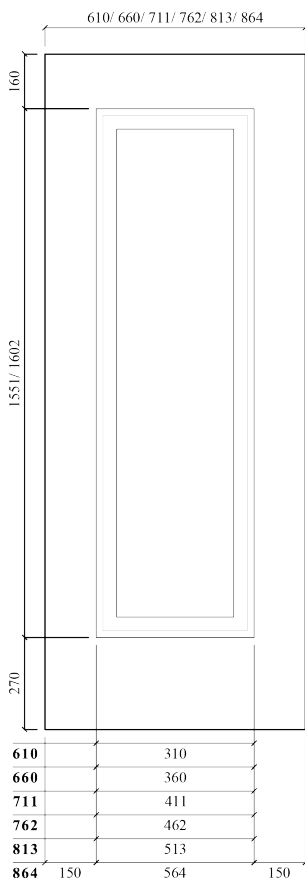

Versailles 1P Premium Primed White

Internal Door

Engineered Construction

### Door Sizes

Product	Thickness mm	Width mm	Length mm	Width inch	Length inch
B001	44	610	1981	24	78
B002	44	660	1981	26	78
B003	44	711	1981	28	78
B004	44	762	1981	30	78
B005	44	813	2032	32	80
B006	44	864	2032	34	80

### Material Specification

<b>Construction</b>	Flush Door construction. With Particle Board Core.
<b>Outside Lipping</b>	10mm FJL Hardwood
<b>Inner Lipping</b>	15mm MDF
<b>Profile</b>	MDF
<b>Face/Skin</b>	7mm MDF
<b>Core for SR&amp;M</b>	Particle Board
<b>Core for Panel</b>	-
<b>Dowel</b>	N/A
<b>Glazing Type (if applicable)</b>	-
<b>Finishing</b>	Basic White Primed
<b>Glue (Lipping)</b>	EPI
<b>Glue (Face)</b>	UF