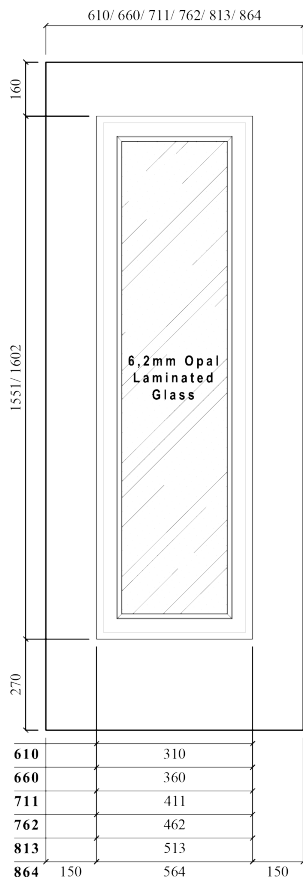

Versailles 1Lite Opal Laminate Premium Primed White

Internal Door

Engineered Construction

Door Sizes

| Product | Thickness mm | Width mm | Length mm | Width inch | Length inch |
|---------|--------------|----------|-----------|------------|-------------|
| B021 | 44 | 610 | 1981 | 24 | 78 |
| B022 | 44 | 660 | 1981 | 26 | 78 |
| B023 | 44 | 711 | 1981 | 28 | 78 |
| B024 | 44 | 762 | 1981 | 30 | 78 |
| B025 | 44 | 813 | 2032 | 32 | 80 |
| B026 | 44 | 864 | 2032 | 34 | 80 |

Material Specification

| | |
|-------------------------------------|--|
| Construction | Flush Door construction. With Particle Board Core. |
| Outside Lipping | 10mm FJL Hardwood |
| Inner Lipping | 15mm MDF |
| Profile | MDF |
| Face/Skin | 7mm MDF |
| Core for SR&M | Particle Board |
| Core for Panel | - |
| Dowel | N/A |
| Glazing Type (if applicable) | 6.4mm Opal Laminated (All Glasses are EN12150-1 certified Tempered Glass) |
| Finishing | Basic White Primed |
| Glue (Lipping) | EPI |
| Glue (Face) | UF |