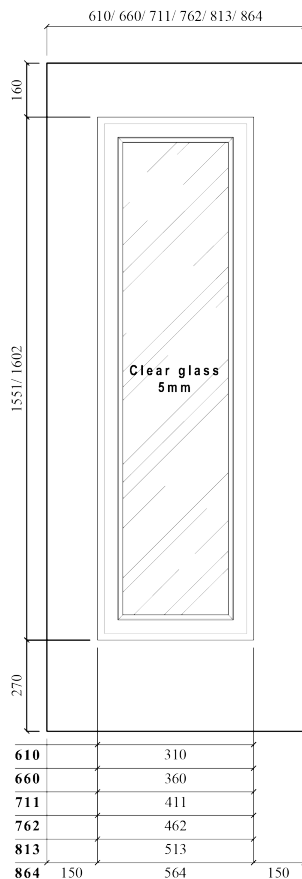

## Data Sheet

Versailles 1Lite Clear Premium Primed White

Internal Door

Engineered Construction

### Door Sizes

Product	Thickness mm	Width mm	Length mm	Width inch	Length inch
B011	44	610	1981	24	78
B012	44	660	1981	26	78
B013	44	711	1981	28	78
B014	44	762	1981	30	78
B015	44	813	2032	32	80
B016	44	864	2032	34	80

### Material Specification

<b>Construction</b>	Flush Door construction. With Particle Board Core.
<b>Outside Lipping</b>	10mm FJL Hardwood
<b>Inner Lipping</b>	15mm MDF
<b>Profile</b>	MDF
<b>Face/Skin</b>	7mm MDF
<b>Core for SR&amp;M</b>	Particle Board
<b>Core for Panel</b>	-
<b>Dowel</b>	N/A
<b>Glazing Type (if applicable)</b>	5mm Clear Bevelled (All Glasses are EN12150-1 certified Tempered Glass)
<b>Finishing</b>	Basic White Primed
<b>Glue (Lipping)</b>	EPI
<b>Glue (Face)</b>	UF