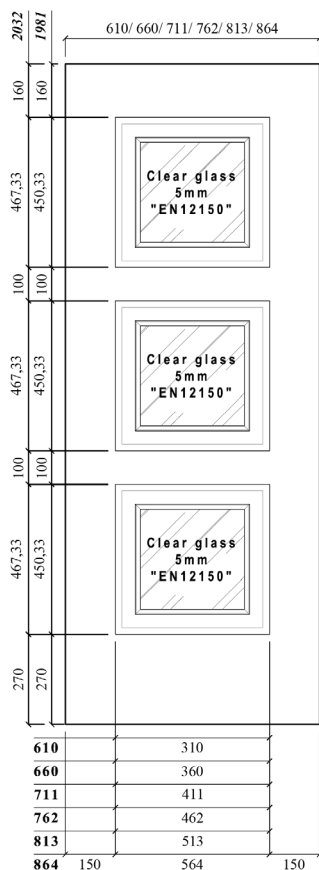

Data Sheet

Bergerac 3Lite Clear Premium Primed White

Internal Door

Engineered Construction

Door Sizes

Product	Thickness mm	Width mm	Length mm	Width inch	Length inch
B071	44	610	1981	24	78
B072	44	660	1981	26	78
B073	44	711	1981	28	78
B074	44	762	1981	30	78
B075	44	813	2032	32	80
B076	44	864	2032	34	80

Material Specification

Construction	Flush Door construction. With Particle Board Core.
Outside Lipping	10mm FJL Hardwood
Inner Lipping	15mm MDF
Profile	MDF
Face/Skin	7mm MDF
Core for SR&M	Particle Board
Core for Panel	-
Dowel	N/A
Glazing Type (if applicable)	5mm Clear Bevelled (All Glasses are EN12150-1 certified Tempered Glass)
Finishing	Basic White Primed
Glue (Lipping)	EPI
Glue (Face)	UF