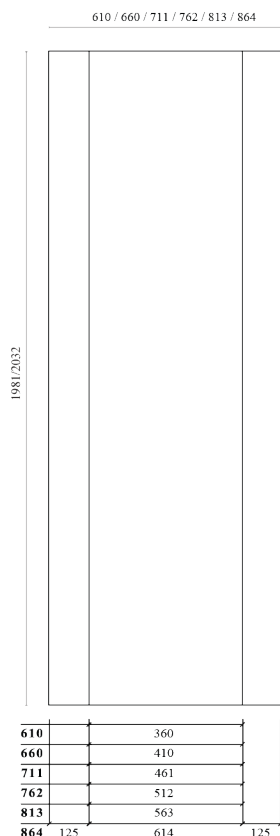

Tacto 7300 FD30 Textured Lam Glacier Grey

Internal Door

Engineered Construction

Door Sizes

Product	Thickness mm	Width mm	Length mm	Width inch	Length inch
F829	44	610	1981	24	78
F830	44	660	1981	26	78
F831	44	711	1981	28	78
F832	44	762	1981	30	78
F833	44	813	2032	32	80
F834	44	864	2032	34	80

Material Specification

Construction	Solid Particleboard Core, 45mm Thickness
Outside Lipping	Solid Timber Lipping, Vinyl Acetate Adhesive D-3
Edge Detail	PVC Edge-Banding To Full Perimeter, PUR D-4 Adhesive
Face/Skin	Overveneered in 0.6mm High Quality Vinyl Finish
Core for SR&M	Solid Particleboard Core
Glazing Type (if applicable)	-
Finishing	High Quality Vinyl Finish
Glue (Lipping)	Vinyl Acetate Adhesive D-3
Glue (Face)	PUR D-4 Adhesive
Fire Rating (FD)	Solid models FD30