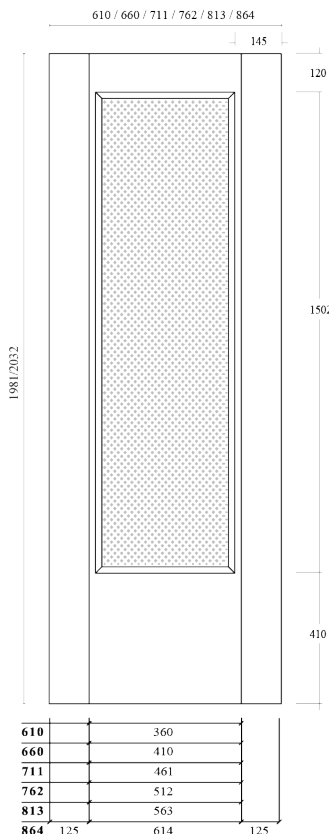

## Data Sheet

Tacto 7301 Textured Lam Glacier Grey

Internal Door

Engineered Construction

### Door Sizes

Product	Thickness mm	Width mm	Length mm	Width inch	Length inch
F836	44	610	1981	24	78
F837	44	660	1981	26	78
F838	44	711	1981	28	78
F839	44	762	1981	30	78
F840	44	813	2032	32	80
F841	44	864	2032	34	80

### Material Specification

<b>Construction</b>	Solid Particleboard Core, 45mm Thickness
<b>Outside Lipping</b>	Solid Timber Lipping, Vinyl Acetate Adhesive D-3
<b>Edge Detail</b>	PVC Edge-Banding To Full Perimeter, PUR D-4 Adhesive
<b>Face/Skin</b>	Overveneered in 0.6mm High Quality Vinyl Finish
<b>Core for SR&amp;M</b>	Solid Particleboard Core
<b>Glazing Type (if applicable)</b>	Clear or Obscure Glass Available
<b>Finishing</b>	High Quality Vinyl Finish
<b>Glue (Lipping)</b>	Vinyl Acetate Adhesive D-3
<b>Glue (Face)</b>	PUR D-4 Adhesive
<b>Fire Rating (FD)</b>	Solid models FD30