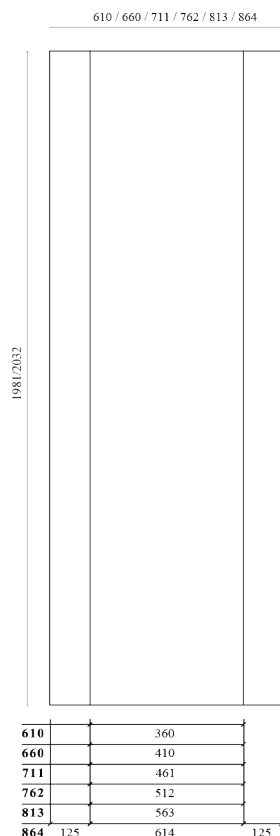

Data Sheet

Tacto 7300 FD30 Textured Lam Desert Beige

Internal Door

Engineered Construction

Door Sizes

Product	Thickness mm	Width mm	Length mm	Width inch	Length inch
F801	44	610	1981	24	78
F802	44	660	1981	26	78
F803	44	711	1981	28	78
F804	44	762	1981	30	78
F805	44	813	2032	32	80
F806	44	864	2032	34	80

Material Specification

Construction	Solid Particleboard Core, 45mm Thickness
Outside Lipping	Solid Timber Lipping, Vinyl Acetate Adhesive D-3
Edge Detail	PVC Edge-Banding To Full Perimeter, PUR D-4 Adhesive
Face/Skin	Overveneered in 0.6mm High Quality Vinyl Finish
Core for SR&M	Solid Particleboard Core
Glazing Type (if applicable)	-
Finishing	High Quality Vinyl Finish
Glue (Lipping)	Vinyl Acetate Adhesive D-3
Glue (Face)	PUR D-4 Adhesive
Fire Rating (FD)	Solid models FD30