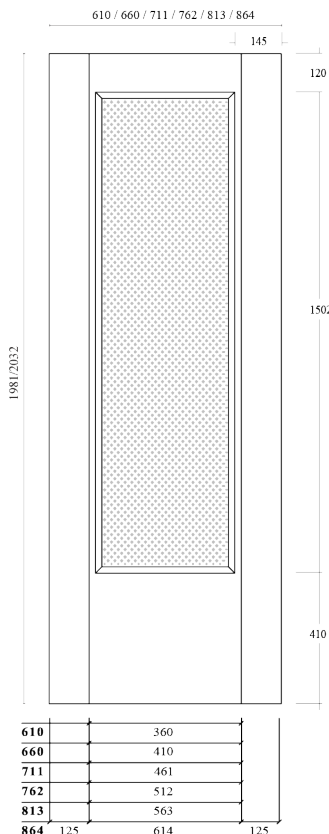

Data Sheet

Tacto 7301 Textured Lam Desert Beige

Internal Door

Engineered Construction

Door Sizes

Product	Thickness mm	Width mm	Length mm	Width inch	Length inch
F808	44	610	1981	24	78
F809	44	660	1981	26	78
F810	44	711	1981	28	78
F811	44	762	1981	30	78
F812	44	813	2032	32	80
F813	44	864	2032	34	80

Material Specification

Construction	Solid Particleboard Core, 45mm Thickness
Outside Lipping	Solid Timber Lipping, Vinyl Acetate Adhesive D-3
Edge Detail	PVC Edge-Banding To Full Perimeter, PUR D-4 Adhesive
Face/Skin	Overveneered in 0.6mm High Quality Vinyl Finish
Core for SR&M	Solid Particleboard Core
Glazing Type (if applicable)	Clear or Obscure Glass Available
Finishing	High Quality Vinyl Finish
Glue (Lipping)	Vinyl Acetate Adhesive D-3
Glue (Face)	PUR D-4 Adhesive
Fire Rating (FD)	Solid models FD30