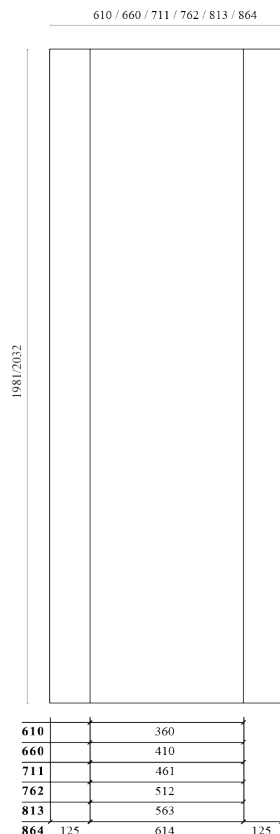

Data Sheet

Tacto 7300 FD30 Textured Lam Basalt Grey

Internal Door

Engineered Construction

Door Sizes

Product	Thickness mm	Width mm	Length mm	Width inch	Length inch
F815	44	610	1981	24	78
F816	44	660	1981	26	78
F817	44	711	1981	28	78
F818	44	762	1981	30	78
F819	44	813	2032	32	80
F820	44	864	2032	34	80

Material Specification

Construction	Solid Particleboard Core, 45mm Thickness
Outside Lipping	Solid Timber Lipping, Vinyl Acetate Adhesive D-3
Edge Detail	PVC Edge-Banding To Full Perimeter, PUR D-4 Adhesive
Face/Skin	Overveneered in 0.6mm High Quality Vinyl Finish
Core for SR&M	Solid Particleboard Core
Glazing Type (if applicable)	-
Finishing	High Quality Vinyl Finish
Glue (Lipping)	Vinyl Acetate Adhesive D-3
Glue (Face)	PUR D-4 Adhesive
Fire Rating (FD)	Solid models FD30