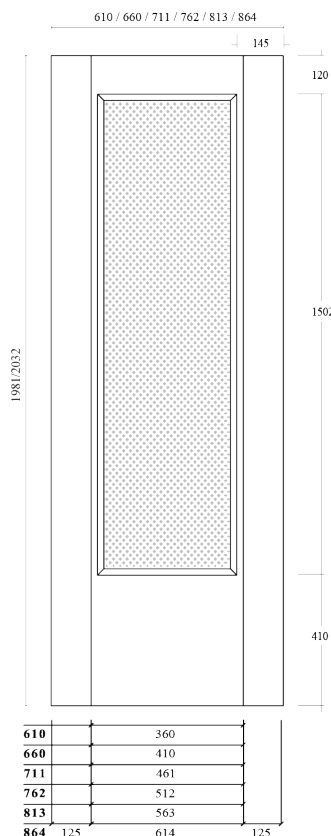

Data Sheet

Tacto 7301 Textured Lam Basalt Grey

Internal Door

Engineered Construction

Door Sizes

Product	Thickness mm	Width mm	Length mm	Width inch	Length inch
F822	44	610	1981	24	78
F823	44	660	1981	26	78
F824	44	711	1981	28	78
F825	44	762	1981	30	78
F826	44	813	2032	32	80
F827	44	864	2032	34	80

Material Specification

Construction	Solid Particleboard Core, 45mm Thickness
Outside Lipping	Solid Timber Lipping, Vinyl Acetate Adhesive D-3
Edge Detail	PVC Edge-Banding To Full Perimeter, PUR D-4 Adhesive
Face/Skin	Overveneered in 0.6mm High Quality Vinyl Finish
Core for SR&M	Solid Particleboard Core
Glazing Type (if applicable)	Clear or Obscure Glass Available
Finishing	High Quality Vinyl Finish
Glue (Lipping)	Vinyl Acetate Adhesive D-3
Glue (Face)	PUR D-4 Adhesive
Fire Rating (FD)	Solid models FD30