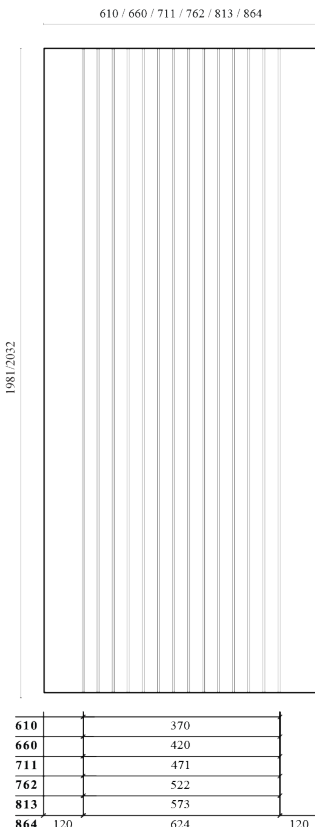

## Data Sheet

Colosseum Premium Primed White

Internal Door

Engineered Construction

### Door Sizes

Product	Thickness mm	Width mm	Length mm	Width inch	Length inch
A0401	44	610	1981	24	78
A0402	44	660	1981	26	78
A0403	44	711	1981	28	78
A0404	44	762	1981	30	78
A0405	44	813	2032	32	80
A0406	44	864	2032	34	80

### Material Specification

<b>Construction</b>	Flush Door Construction
<b>Outside Lipping</b>	20mm FJL Hardwood
<b>Face/Skin</b>	4mm MDF with 6 x 2.5mm Grooves
<b>Core for SR&amp;M</b>	Particle Board
<b>Glazing Type (if applicable)</b>	-
<b>Opaque</b>	5mm Opaque To 1 Side Opposite Smooth
<b>Clear</b>	5mm Clear Glass
<b>Finishing</b>	Basic White Primed
<b>Glue (Face)</b>	UF