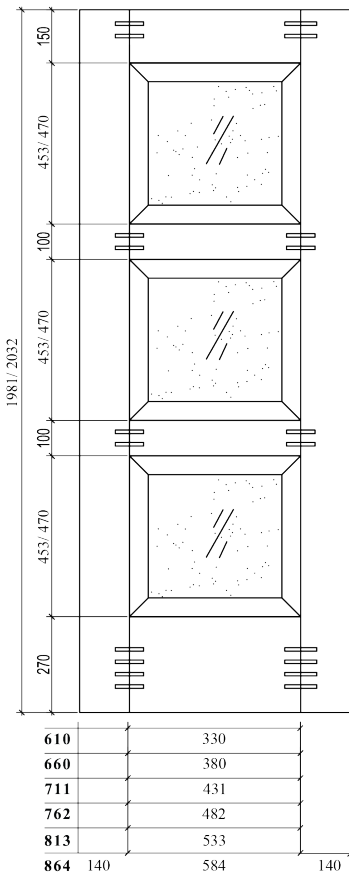

## Data Sheet

Silk Grey Primed Vienna 3 Panel - Opal Laminated

Internal Door

Engineered Construction

### Door Sizes

Product	Thickness mm	Width mm	Length mm	Width inch	Length inch
A0964	44	610	1981	24	78
A0965	44	660	1981	26	78
A0966	44	711	1981	28	78
A0967	44	762	1981	30	78
A0968	44	813	2032	32	80
A0969	44	864	2032	34	80

### Material Specification

<b>Construction</b>	Stile and Rail
<b>Outside Lipping</b>	10 mm FJL Hardwood + 10mm FJL Hardwood
<b>Inner Lipping</b>	5mm FJL Hardwood
<b>Profile</b>	MDF
<b>Face/Skin</b>	2.5mm MDF
<b>Core for SR&amp;M</b>	Particle Board
<b>Core for Panel</b>	-
<b>Dowel</b>	Hardwood
<b>Glazing Type (if applicable)</b>	6.4mm Opal Laminated (All Glasses are EN12150-1 certified Tempered Glass)
<b>Finishing</b>	Grey Primed PU
<b>Glue (Lipping)</b>	EPI
<b>Glue (Face)</b>	UF