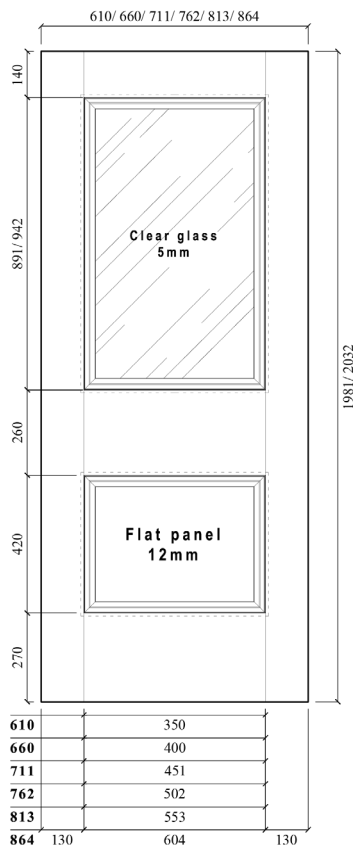

## Data Sheet

White Primed Paris 2 Panel Clear Glass

Internal Door

Engineered Construction

### Door Sizes

Product	Thickness mm	Width mm	Length mm	Width inch	Length inch
A0734	44	610	1981	24	78
A0735	44	660	1981	26	78
A0736	44	711	1981	28	78
A0737	44	762	1981	30	78
A0738	44	813	2032	32	80
A0739	44	864	2032	34	80

### Material Specification

<b>Construction</b>	Stile and Rail
<b>Outside Lipping</b>	10mm FJL Hardwood
<b>Inner Lipping</b>	2.5mm MDF
<b>Profile</b>	MDF
<b>Face/Skin</b>	2.5mm MDF
<b>Core for SR&amp;M</b>	Bare Core (Falcata Albizia)
<b>Core for Panel</b>	MDF
<b>Dowel</b>	Hardwood
<b>Glazing Type (if applicable)</b>	5mm Clear Glass (All Glasses are EN12150-1 certified Tempered Glass)
<b>Finishing</b>	Basic White Primed
<b>Glue (Lipping)</b>	EPI
<b>Glue (Face)</b>	UF