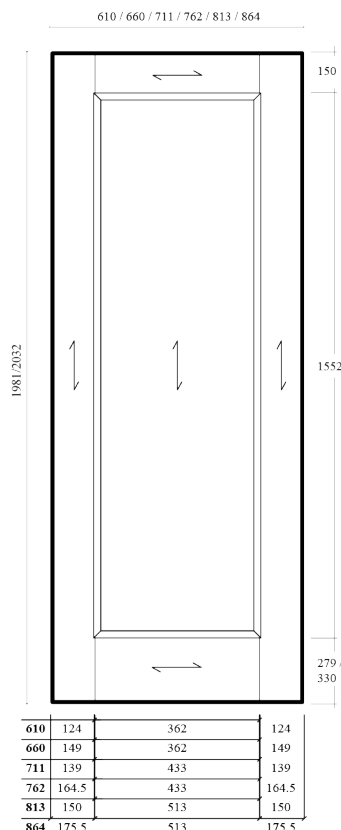

Erkado Shaker Laminate Winter White

Internal Door

Engineered Construction

### Door Sizes

Product	Thickness mm	Width mm	Length mm	Width inch	Length inch
E300	44	610	1981	24	78
E301	44	660	1981	26	78
E302	44	711	1981	28	78
E303	44	762	1981	30	78
E304	44	813	2032	32	80
E305	44	864	2032	34	80

### Material Specification

<b>Construction</b>	38mm 4 Sided Perimeter Lipping
<b>Outside Lipping</b>	38mm Solid Pine Lipping
<b>Profile</b>	Panel Thickness 16mm
<b>Face/Skin</b>	MDF 2.5 Covered scratch resistant, fade resistant, high quality laminate material
<b>Core for SR&amp;M</b>	Homalight Core
<b>Glazing Type (if applicable)</b>	-
<b>Finishing</b>	Premium Laminate Finish
<b>Wrapping</b>	Fully Wrapped in Protective Cardboard and Plastic Sleeve.
<b>Pallet Quantity</b>	21
<b>Certification</b>	FSC Certified