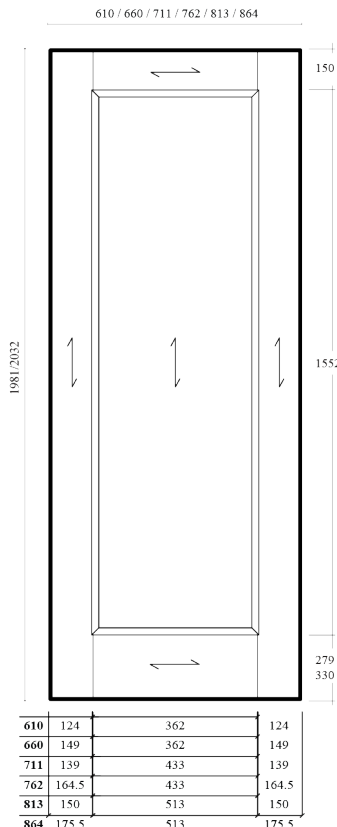

Data Sheet

Erkado Shaker Laminate Midnight Grey

Internal Door

Engineered Construction

Door Sizes

Product	Thickness mm	Width mm	Length mm	Width inch	Length inch
E360	44	610	1981	24	78
E361	44	660	1981	26	78
E362	44	711	1981	28	78
E363	44	762	1981	30	78
E364	44	813	2032	32	80
E365	44	864	2032	34	80

Material Specification

Construction	38mm 4 Sided Perimeter Lipping
Outside Lipping	38mm Solid Pine Lipping
Profile	Panel Thickness 16mm
Face/Skin	MDF 2.5 Covered scratch resistant, fade resistant, high quality laminate material
Core for SR&M	Homalight Core
Glazing Type (if applicable)	-
Finishing	Premium Laminate Finish
Wrapping	Fully Wrapped in Protective Cardboard and Plastic Sleeve.
Pallet Quantity	21
Certification	FSC Certified