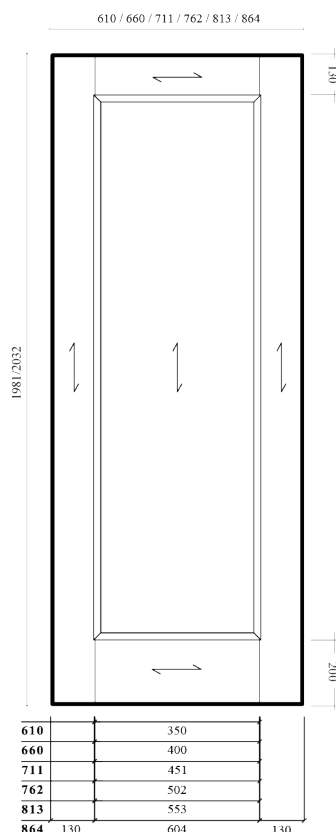

Shaker Luxury Laminate Walnut 44mm

Internal Door

Engineered Construction

### Door Sizes

| Product | Thickness mm | Width mm | Length mm | Width inch | Length inch |
|---------|--------------|----------|-----------|------------|-------------|
| E090    | 44           | 610      | 1981      | 24         | 78          |
| E091    | 44           | 660      | 1981      | 26         | 78          |
| E092    | 44           | 711      | 1981      | 28         | 78          |
| E093    | 44           | 762      | 1981      | 30         | 78          |
| E094    | 44           | 813      | 2032      | 32         | 80          |
| E095    | 44           | 864      | 2032      | 34         | 80          |

### Material Specification

|                                     |   |
|-------------------------------------|---|
| <b>Construction</b>                 | 30mm 4 Sided Perimeter Lipping  |
| <b>Outside Lipping</b>              | Painted 10mm Solid Hardwood   |
| <b>Inner Lipping</b>                | 20mm Laminated Hardwood Timber  |
| <b>Profile</b>                      | Panel Thickness 12mm  |
| <b>Face/Skin</b>                    | MDF 2.5 Covered scratch resistant, fade resistant, high quality laminate material |
| <b>Core for SR&amp;M</b>            | Hollow Core   |
| <b>Glazing Type (if applicable)</b> | -   |
| <b>Finishing</b>                    | Laminate Finish   |
| <b>Glue (Lipping)</b>               | EPI   |
| <b>Glue (Face)</b>                  | UF (urea-formaldehyde adhesive)   |
| <b>Wrapping</b>                     | Fully Wrapped in Protective cardboard and Plastic Sleeve.                         |
| <b>Pallet Quantity</b>              | 20  |