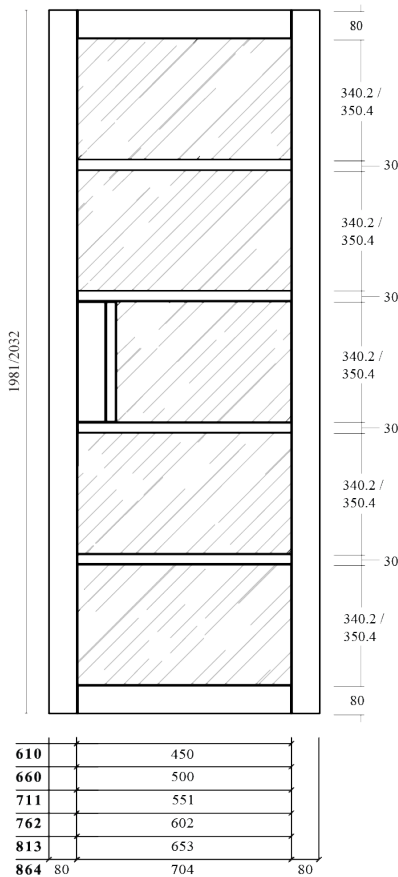

### Door Sizes

Product	Thickness mm	Width mm	Length mm	Width inch	Length inch
F018	44	610	1981	24	78
F019	44	660	1981	26	78
F020	44	711	1981	28	78
F021	44	762	1981	30	78
F022	44	813	2032	32	80
F023	44	864	2032	34	80

### Material Specification

<b>Construction</b>	Stile and Rail
<b>Stiles and Rails</b>	44mm Hardwood : Mindi, Radiata Pine
<b>Panels</b>	9mm MDF
<b>Outside Lipping</b>	13mm FJ Pine
<b>Face/Skin</b>	0.6mm Veneer; Poplar, Pine
<b>Dowel</b>	Hardwood
<b>Glazing Type (if applicable)</b>	Reeded 5mm Tempered Glass EN 12150-1
<b>Finishing</b>	Black UV 5 coats
<b>Glue (Face)</b>	UF (urea-formaldehyde adhesive)
<b>Wrapping</b>	Plastic Wrapped
<b>Pallet Quantity</b>	20