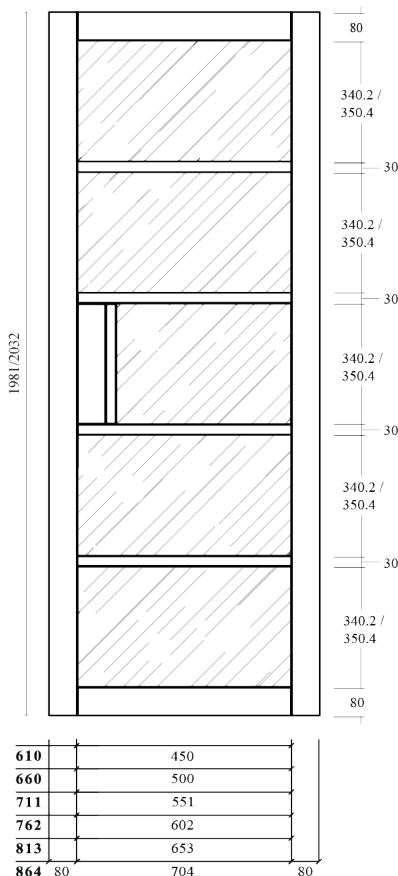

## Data Sheet

Mayfair Belgravia Clear Glass Premium Primed Black  
Internal Door  
Engineered Construction

### Door Sizes

Product	Thickness mm	Width mm	Length mm	Width inch	Length inch
F011	44	610	1981	24	78
F012	44	660	1981	26	78
F013	44	711	1981	28	78
F014	44	762	1981	30	78
F015	44	813	2032	32	80
F016	44	864	2032	34	80

### Material Specification

<b>Construction</b>	Stile and Rail
<b>Stiles and Rails</b>	44mm Hardwood : Mindi, Radiata Pine
<b>Panels</b>	9mm MDF
<b>Outside Lipping</b>	13mm FJ Pine
<b>Face/Skin</b>	0.6mm Veneer; Poplar, Pine
<b>Dowel</b>	Hardwood
<b>Glazing Type (if applicable)</b>	Clear 5mm Tempered Glass EN 12150-1
<b>Finishing</b>	Black UV 5 coats
<b>Glue (Face)</b>	UF (urea-formaldehyde adhesive)
<b>Wrapping</b>	Plastic Wrapped
<b>Pallet Quantity</b>	20