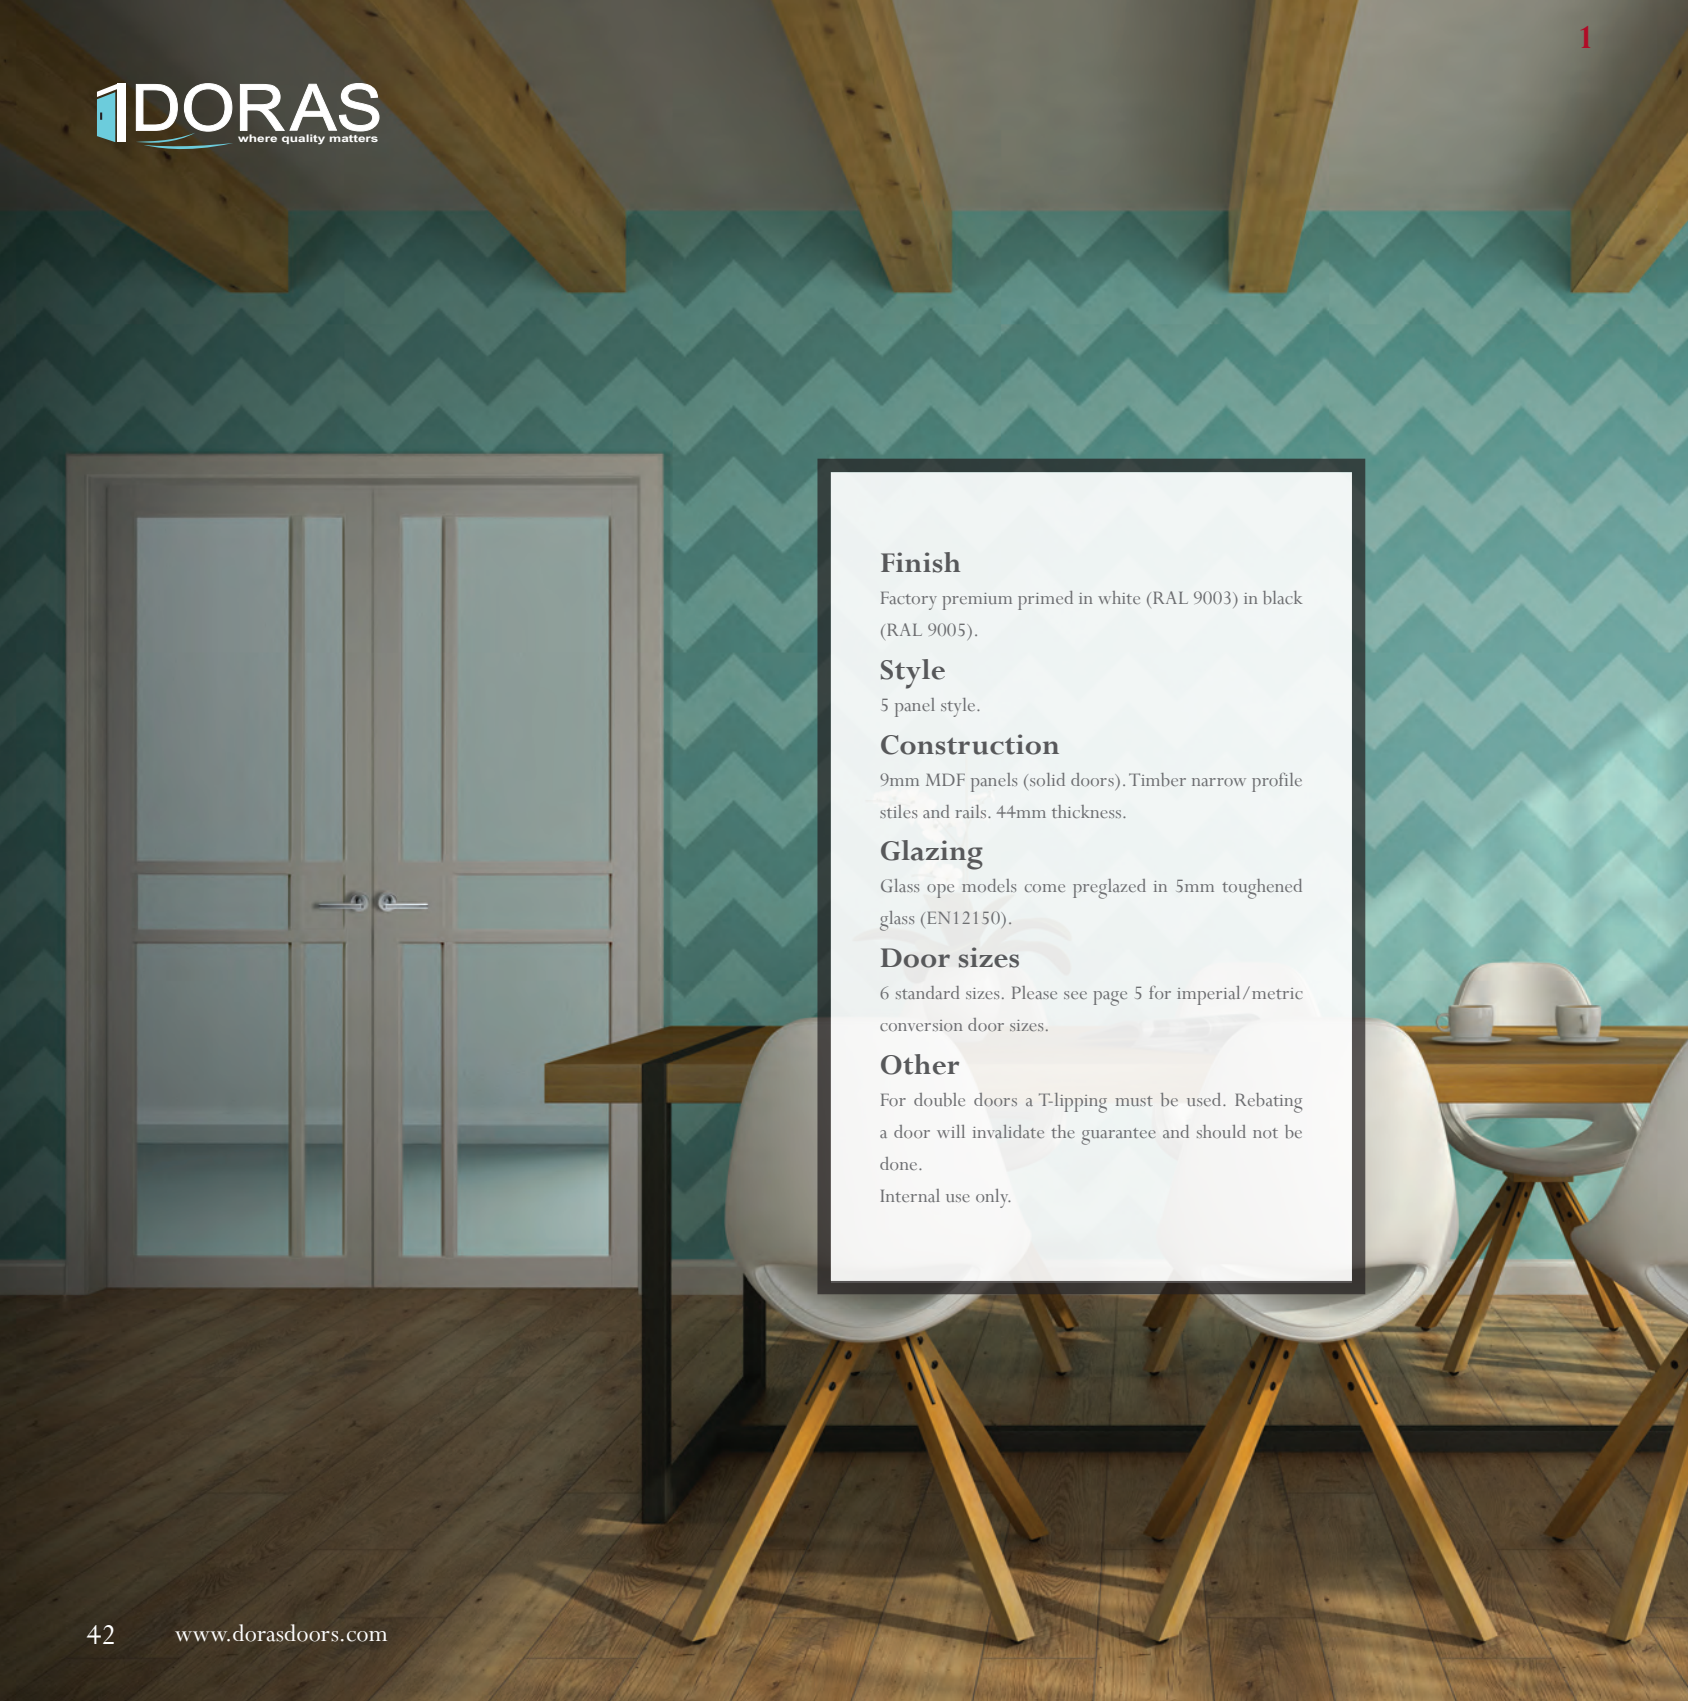

Finish
Factory premium primed in white (RAL 9003) in black (RAL 9005).

Style
5 panel style.

Construction
9mm MDF panels (solid doors). Timber narrow profile stiles and rails. 44mm thickness.

Glazing
Glass ope models come preglazed in 5mm toughened glass (EN12150).

Door sizes
6 standard sizes. Please see page 5 for imperial/metric conversion door sizes.

Other
For double doors a T-lipping must be used. Rebating a door will invalidate the guarantee and should not be done.
Internal use only.